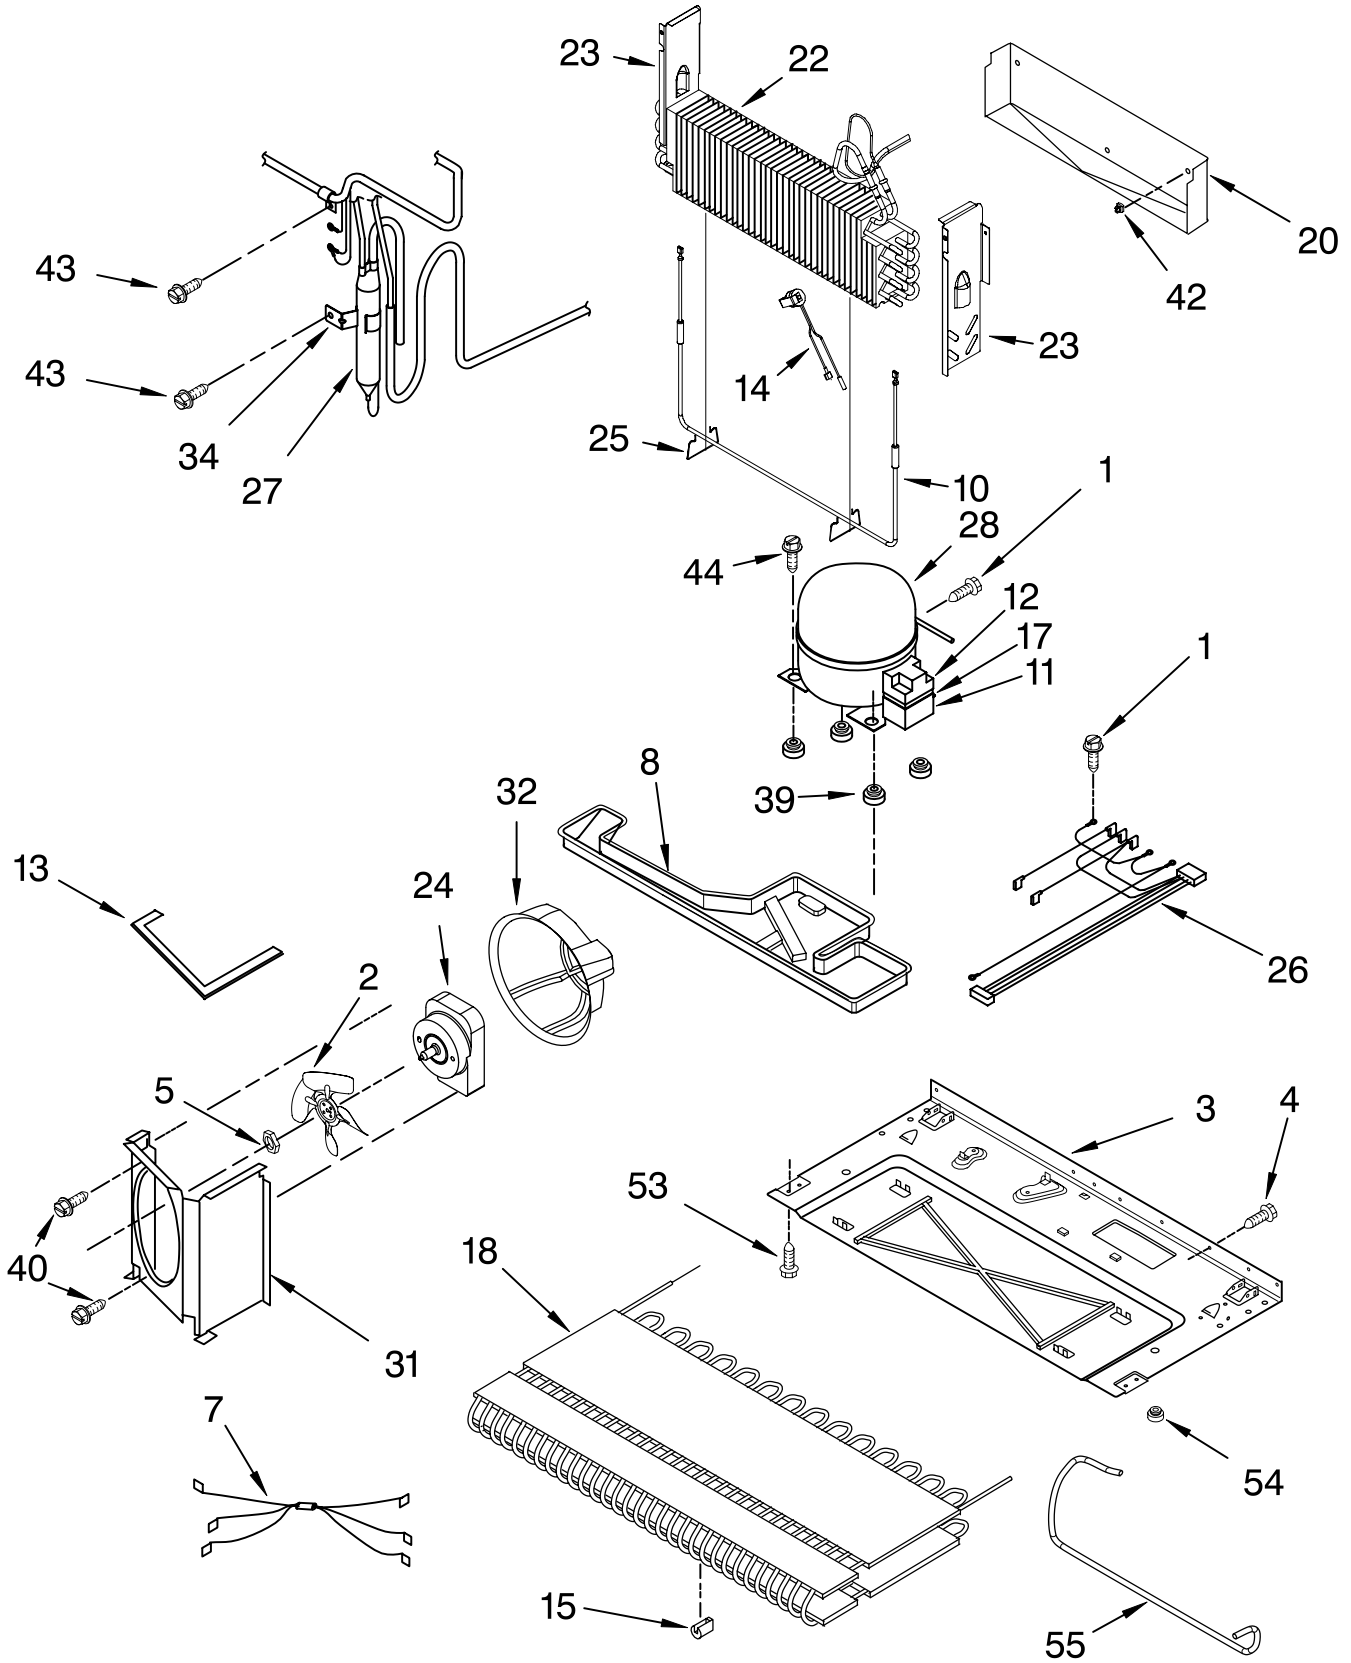

UNIT PARTS

For Models: KBRA20EMWH00, KBRA20EMBT00, KBRA20EMBL00, KBRA20EMSS00, KBLA20EMSS00
(White) (Biscuit) (Black) (Stainless Steel-RH) (Stainless Steel-LH)

FOR ORDERING INFORMATION REFER TO PARTS PRICE LIST

UNIT PARTS

For Models: KBRA20EMWH00,KBRA20EMBT00,KBRA20EMBL00,KBRA20EMSS00,KBLA20EMSS00

(White)

(Biscuit)

(Black) (Stainless Steel–RH)(Stainless Steel–LH)

Illus. No.	Part No.	DESCRIPTION
1	4343865	Screw
2	8170909	Blade, Fan
3	8171087	Base
4	4344167	Screw
5	8171281	Nut
7	8171200	Harness, Evap. Heater
8	8171283	Drain Pan
10	8171085	Evaporator Heater
11	8170724	Strap
12	8171282	Overload (Includes Relay)
13	8170914	Gasket
14	8170904	Bi–Metal
15	8170912	Grommet (7)
17	8170462	Capacitor
18	8171285	Condenser
20	8171081	Tray, Drip
22	8171084	Evaporator Dam
23	8171155	Right Side
	8171154	Left Side

Illus. No.	Part No.	DESCRIPTION
24	8171279	Motor, Fan
25	4343918	Clip, Heater
26	8171286	Harness, Unit
27	4344268	Drier
28	8171208	Compressor (Includes Items 11, 12, 17, 27 & 39)
31	8171088	Shroud
32	8171280	Bracket, Fan Motor
34	8170901	Clip, Drier
39	4343845	Grommet (4)
40	4344562	Screw
42	4344219	Clip, Evaporator
43	8171147	Screw
44	4343847	Screw
53	4344292	Screw
54	4344287	Plug, Button
55	8171284	Tube, Discharge

Illus. No.	Part No.	DESCRIPTION
Following Parts Not Illustrated and Optional Parts Not Included		
	978025	Valve, Access (1/4")
	978026	Valve, Access (5/16")
	978027	Valve, Access (3/8")
	978028	Valve, Access (1/2")
	978029	Valve, Access (5/8")
	978030	Valve, Access (3/4")
	876764	Valve, Access (3/16")

REFRIGERANT CHARGE

5.0 Ozs.
(R–134A)